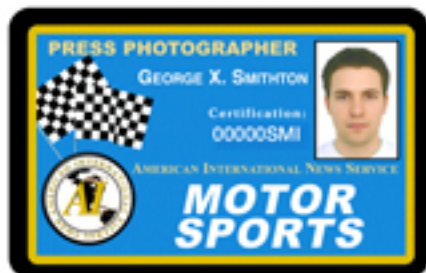

# AINS MOTORSPORTS Certification CREDENTIALS

The wallet card and badge come in hard card format only. These cards are made of the highest quality PVC plastic just like your driver's license or credit cards

badge + lanyard

wallet card

For your equipment or luggage  
CT16 crew tags

5 Digit IFPO Member# \_\_\_\_\_

name \_\_\_\_\_  
address \_\_\_\_\_  
city/zip \_\_\_\_\_  
phone/fax \_\_\_\_\_  
email/U.R.L. \_\_\_\_\_